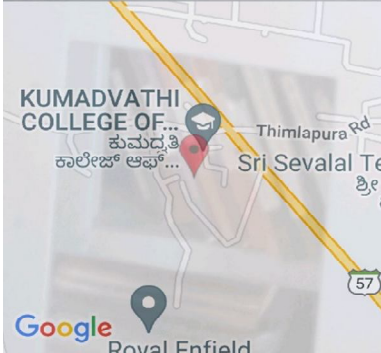

sSwamy Vivekananda Vidya Samsthe (R), Shikaripura

ಕುಮದ್ವತಿ ಶಿಕ್ಷಣ ಮಹಾವಿದ್ಯಾಲಯ

KUMADVATHI COLLEGE OF EDUCATION

Aided, Permanently Affiliated to Kuvempu University, Recognised by NCTE & UGC Act 2(f), Section 12(B) & NAAC Accredited with B Grade (2.70 CGPA)

Shivamogga Road

☎: 08187 – 222383, 222067

Shikaripura – 577 427

Shivamogga District

E-Mail: kumadvathibed@gmail.com

Facilities Available for Betterment of Student Support in the Institution

Back Volumes

69VF+P2G, Thimlapura, Karnataka 577427, India

Thimlapura

Karnataka

India

2022-11-09(Wed) 10:43(am)